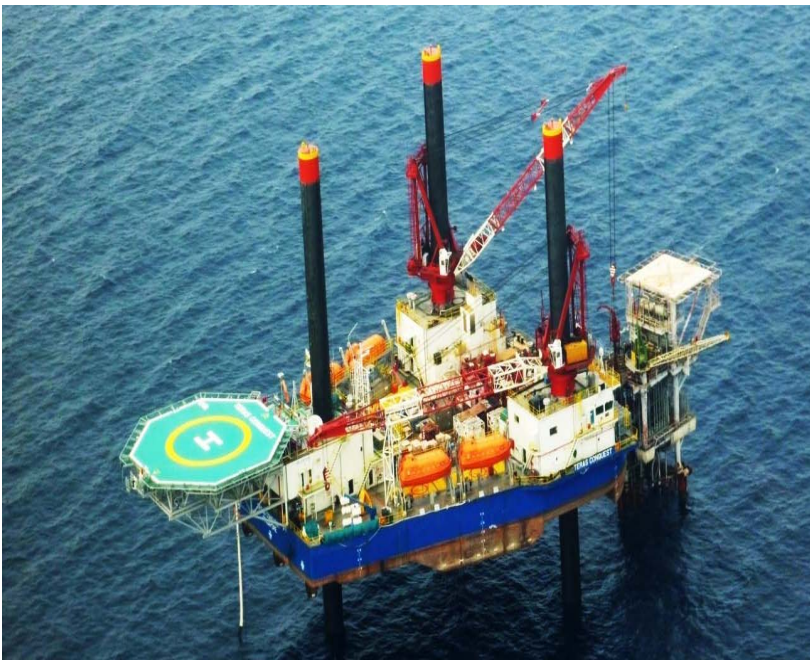

Teras Offshore

A subsidiary of Ezion Holdings Limited

TERAS CONQUEST

57.00m x 44.00m x 6.90m Self Elevating Liftboat

Specifications

Length Overall: 57.00m

Beam Moulded: 44.00m

Depth Moulded: 6.90m

Draft Moulded: 3.361m

Leg Length: 97.54m

Leg Diameter: 3.048m

Maximum Water Depth: 65m

Gross Tonnage: 5096MT

Deck Space: 11,000FT²
(approx)

Variable Load: 810MT

Call 65.6309.0555
Fax 65.6222.7848
Co.Reg.No. 200715754M

Mail 15 Hoe Chiang Road Tower Fifteen #12-05 Singapore 089316
Web www.terasoffshore.com

Teras Offshore
A subsidiary of Ezion Holdings Limited

General Specifications

GENERAL

Port of Registry/Flag	Jakarta / Indonesia
Official & IMO Number	397044 / 9567855
Class	ABS
Notation	+A1, Self Elevating Unit, +AMS, CRC
Built	2011, Saigon Shipyard Ltd, Vietnam

ADDITIONAL FEATURES

Speed	Approx 6. Knots
Preloading	8hrs (max)
Helideck Rated	Suitable for Sikorsky S61 and S92 Helicopter
Azimuth Propulsion	3 x Azimuth thusters, 1100kW @ 1200rpm
Bow Thruster	1 x transverse FPP bow thruster, 440kW @ 1200rpm
Electric Power Generator	4xCaterpillar model 3516B 12 cylinder, 1383kW@1200rpm
Emergency Generator	1xCaterpillar model C4.4, 98kW@1800rpm